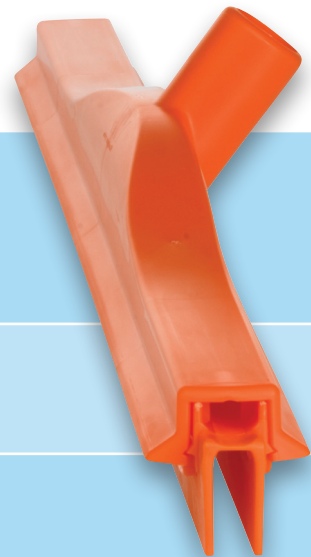

Select the right squeegee for the job

Our broad range of squeegees cover all needs for professional cleaning where hygiene is essential. The selection spans from flexible and functional models with sponge rubber to fully moulded models with double-component rubber. To achieve the highest efficiency and hygiene, it is important to use the right squeegee for the job.

Hygienic single blade squeegee

- What:** Ultra hygienic fully moulded single-blade squeegee.
- Where:** For areas that require the highest level of hygiene.
- Why:** Designed to be effective in use, but also easy to clean with no hiding places for dirt and microbes. Moreover, it can be auto-claved at 121°C.

Hygienic double blade squeegee

- What:** A hygienically designed double-bladed squeegee with a replaceable cassette that can be autoclaved at 121°C.
- Where:** Highly effective on tiled, uneven anti slip surfaces where hygiene is essential.
- Why:** The unique design means you do not have to compromise between hygiene & efficiency.

Classic double blade squeegee

- What:** A double blade sponge rubber squeegee with replaceable cassette with either fixed or rotating neck.
- Where:** Areas with smooth or tiled surfaces with large amounts of liquid or debris.
- Why:** The most effective squeegee for removing large amounts of liquid or debris quickly and effectively.